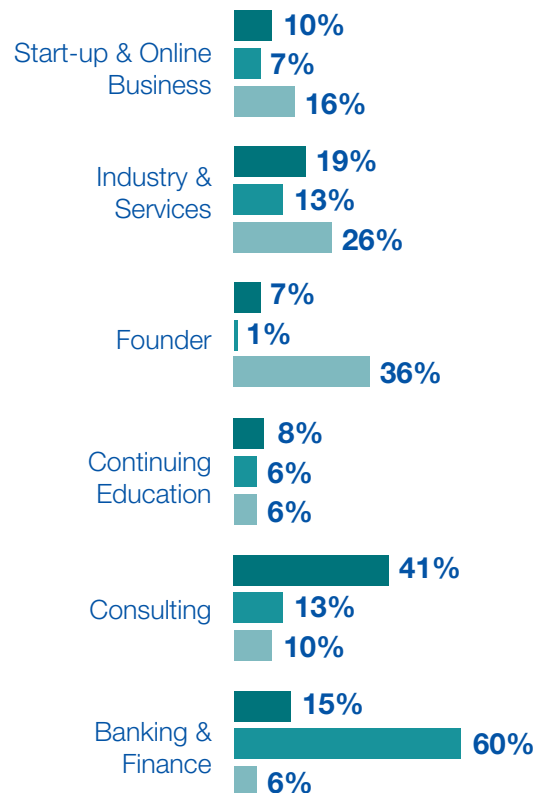

Key Career Entry Statistics for Master of Science Graduates, 2016-2020

TOTAL INDUSTRY BREAKDOWN

INDUSTRY BREAKDOWN BY STUDY PROGRAM

SALARY BREAKDOWN

BANKING & FINANCE JOBS BY NATIONALITY AND DESTINATION

CONSULTING JOBS BY NATIONALITY AND DESTINATION

OTHER JOBS* BY NATIONALITY AND DESTINATION

*not including continuing education

■ 2016 ■ 2017 ■ 2018 ■ 2019 ■ 2020

COMPANIES RECRUITING ON CAMPUS, ACADEMIC YEAR 2020-2021

Master Your Career

- Accenture
- adidas
- BASF
- Beiersdorf
- Deichmann
- Deutsche Bahn
- Henkel
- Kearney