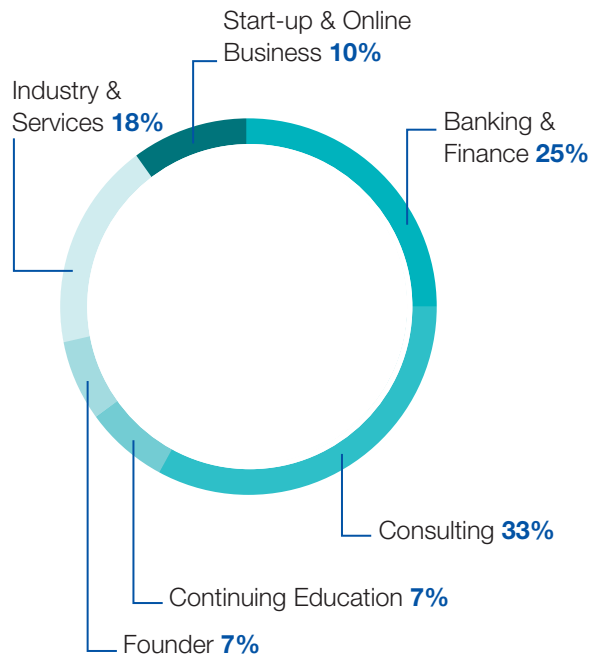

Key Career Entry Statistics for Master of Science Graduates, 2016-2020

TOTAL INDUSTRY BREAKDOWN

INDUSTRY BREAKDOWN BY STUDY PROGRAM

SALARY BREAKDOWN

BANKING & FINANCE JOBS BY NATIONALITY AND DESTINATION

CONSULTING JOBS BY NATIONALITY AND DESTINATION

OTHER JOBS* BY NATIONALITY AND DESTINATION

*not including continuing education

■ 2016 ■ 2017 ■ 2018 ■ 2019 ■ 2020

COMPANIES RECRUITING ON CAMPUS, ACADEMIC YEAR 2020-2021

Master Your Career

- Accenture
- adidas
- BASF
- Beiersdorf
- Deichmann
- Deutsche Bahn
- Henkel
- Kearney